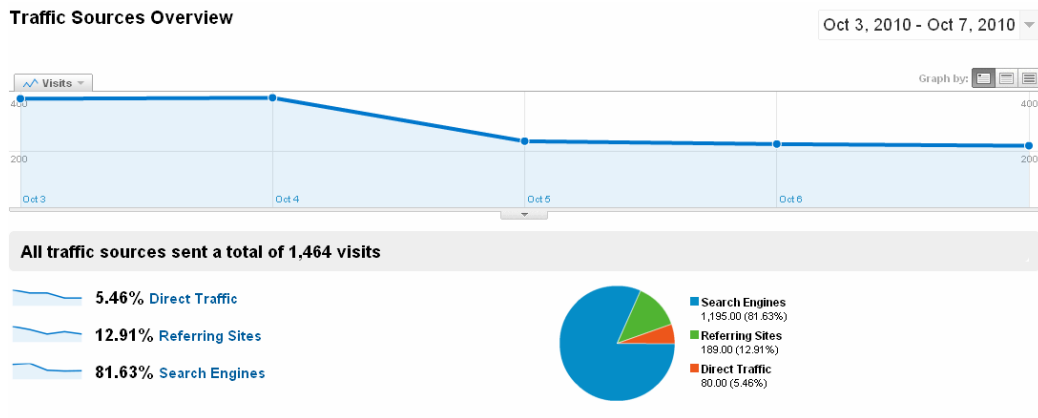

Weekly Activity Report for : scriptgalore.com

Sl.No	Site	Before Our Service	Current Status	Improvement
1.	Google Page Rank	0	0	0
2.	Alexa Ranking	2,144,596	972,182	+130% 

SITE TRAFFIC REPORT

<u>Total Traffic</u>	<u>Direct Traffic</u>	<u>Search Engine</u>	<u>Referral Traffic</u>
1,464	80	189	1,195

Weekly Activity Report for : scriptgalore.com

Graphs on Total Visitor on the site:

Weekly Activity Report for : scriptgalore.com**Upstream and Downstream to the site****Upstream Sites**

Which sites did users visit immediately preceding scriptgalore.com?